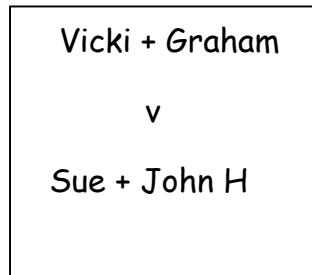

# Pairs Competition

Friday 19<sup>th</sup> June

Start time : 11am

Start time :2pm

Final to be played on  
6<sup>th</sup> or 7th September